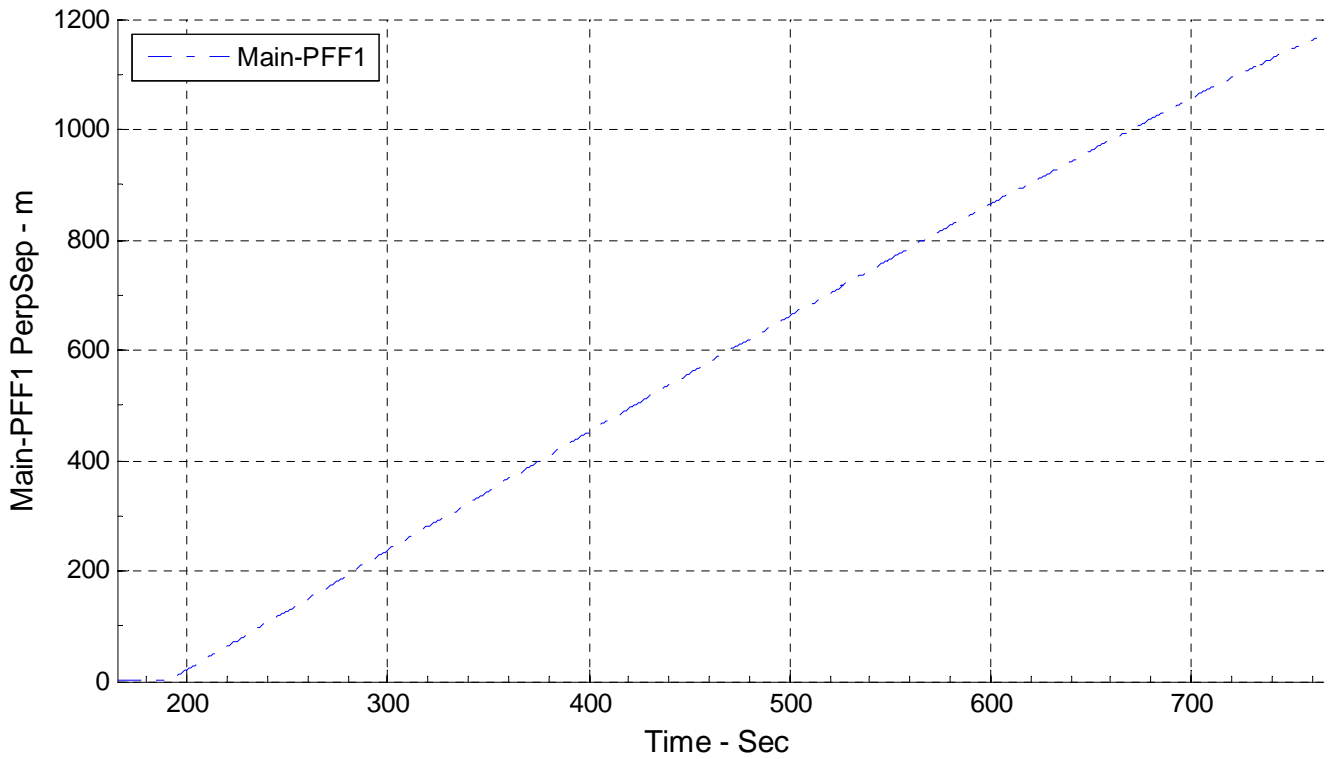

BBXllmk1 40.023 UE Lynch  
782.3/740.3# P/L, 82.5° QE, 006.0° AZ, PFRR Pad3 AML

BBXIIImk1 40.023 UE Lynch  
 782.3/740.3# P/L, 82.5° QE, 006.0° AZ, PFRR Pad3 AML