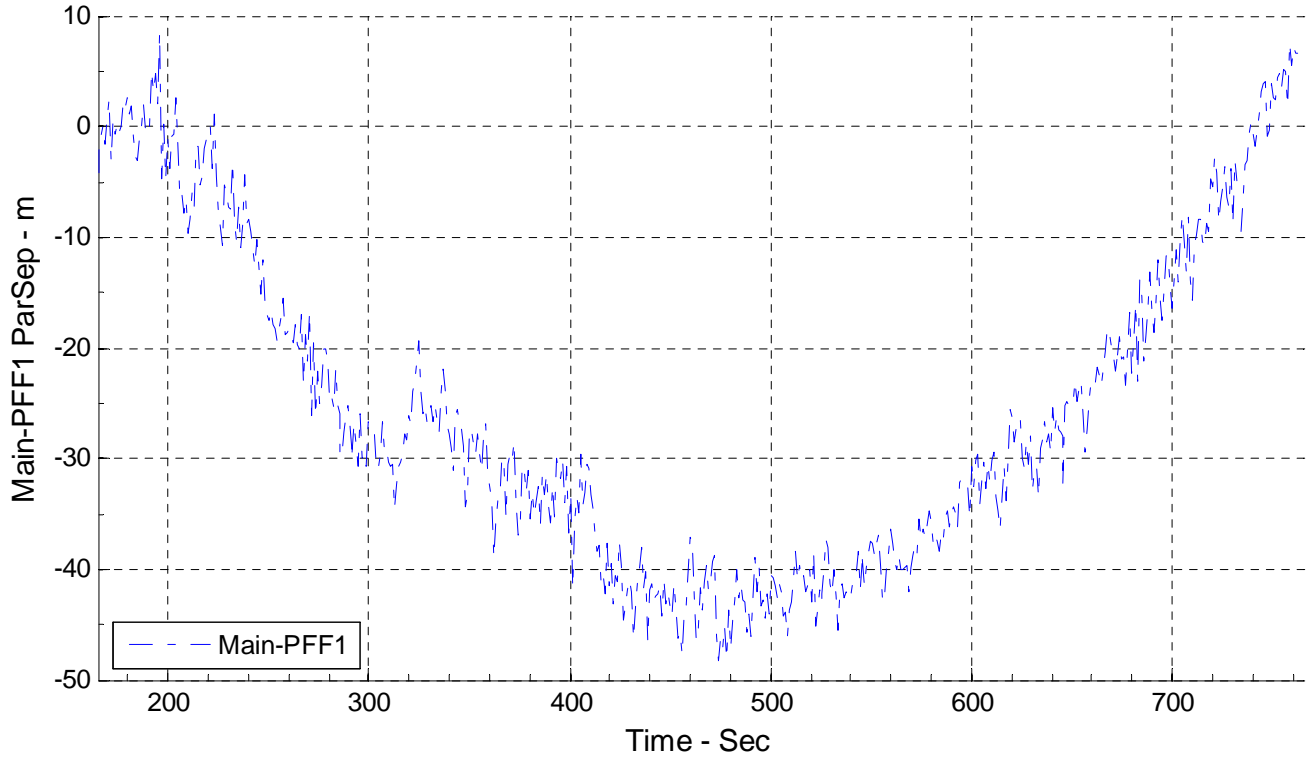

BBXllmk1 40.023 UE Lynch  
782.3/740.3# P/L, 82.5° QE, 006.0° AZ, PFRR Pad3 AML

BBXIIImk1 40.023 UE Lynch  
 782.3/740.3# P/L, 82.5° QE, 006.0° AZ, PFRR Pad3 AML