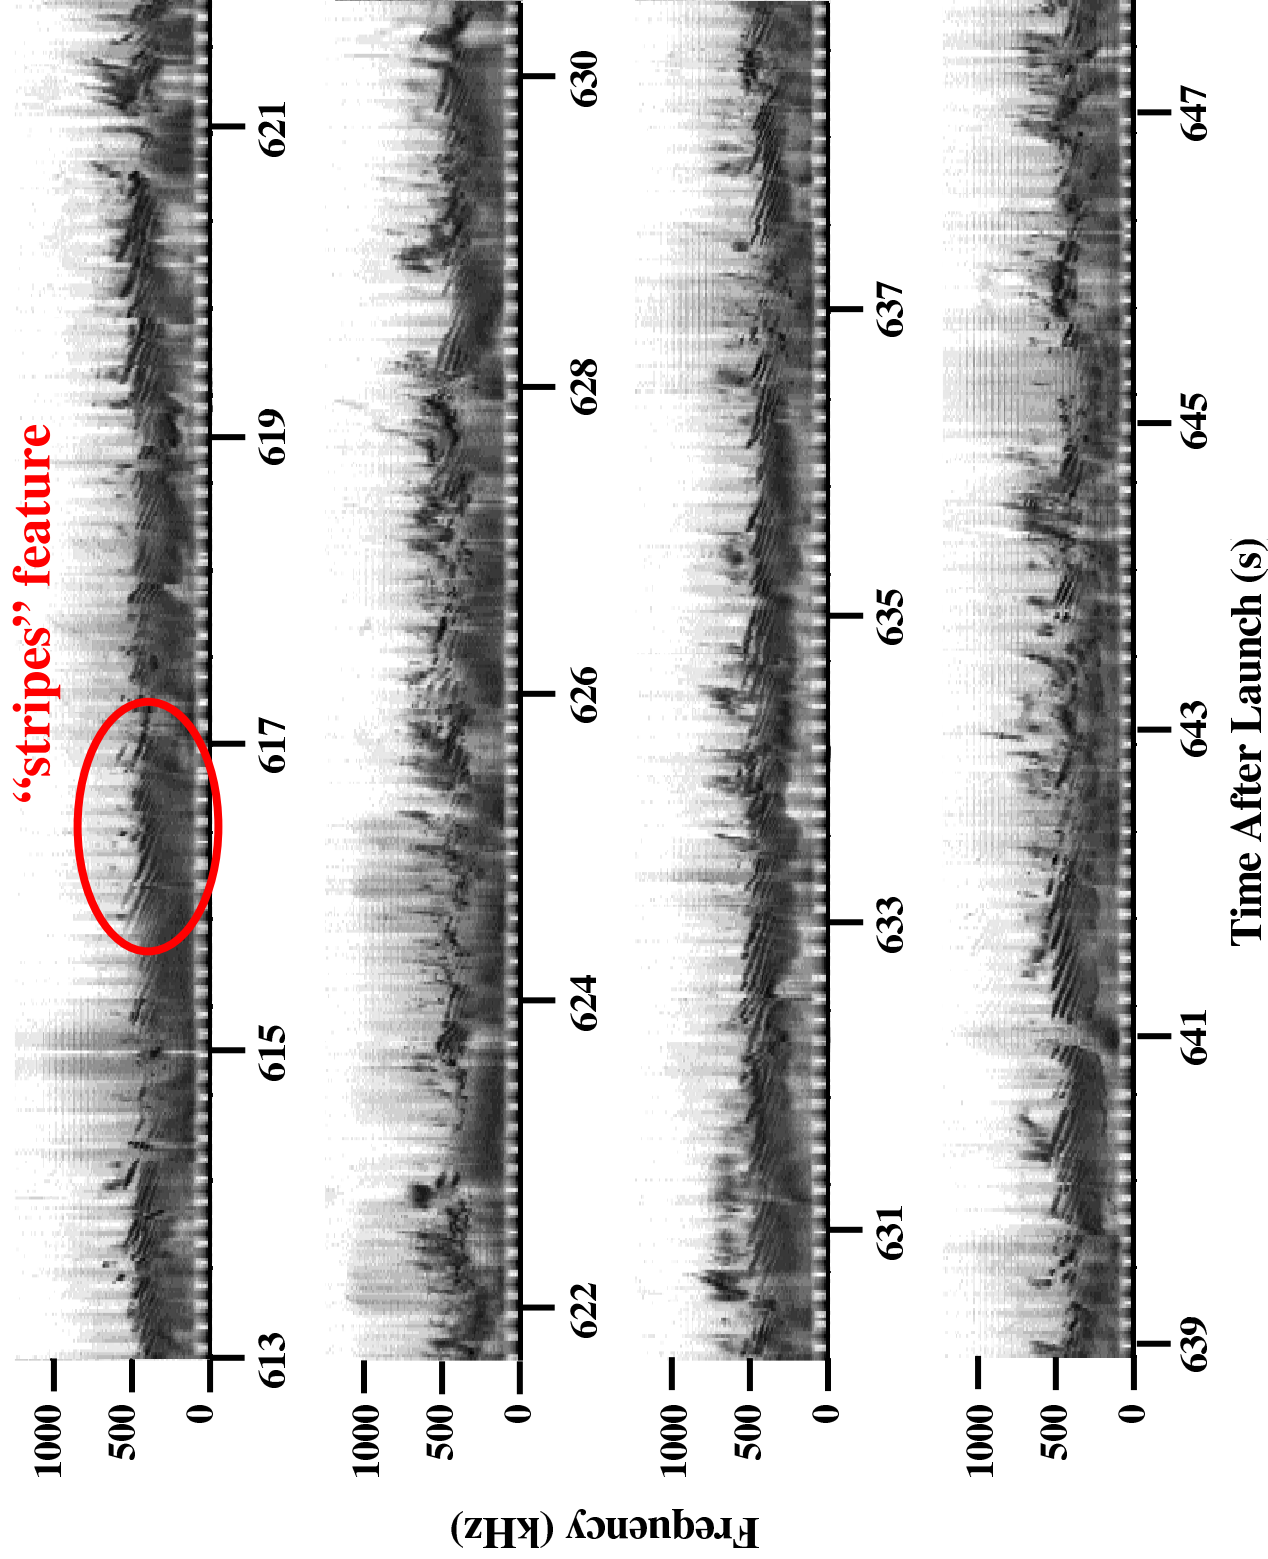

# CASCADES 2 --- POKER FLAT

CASCADES 2 — POKER FLAT

CASCADES 2 — POKER FLAT

CASCADES 2 — POKER FLAT

**observed on a second rocket flight!**

**same receiver; different sensor**  
**( $L_{\text{eff}} = 30 \text{ cm}$ )**

**SIERRA Rocket Flight**

**Poker Flat, Alaska, Jan 14, 2002**