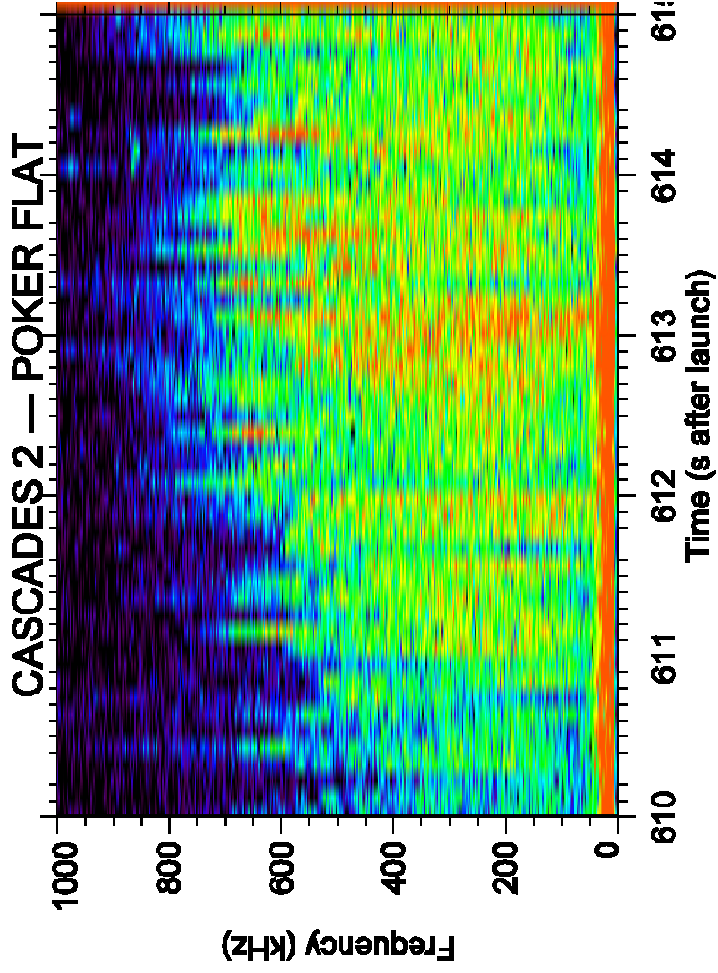

# CASCADES 2 --- POKER FLAT

CASCADES 2 — POKER FLAT

CASCADES 2 — POKER FLAT

CASCADES 2 — POKER FLAT

**observed on a second rocket flight!**

**same receiver; different sensor**  
**( $L_{\text{eff}} = 30 \text{ cm}$ )**

**SIERRA Rocket Flight**

**Poker Flat, Alaska, Jan 14, 2002**