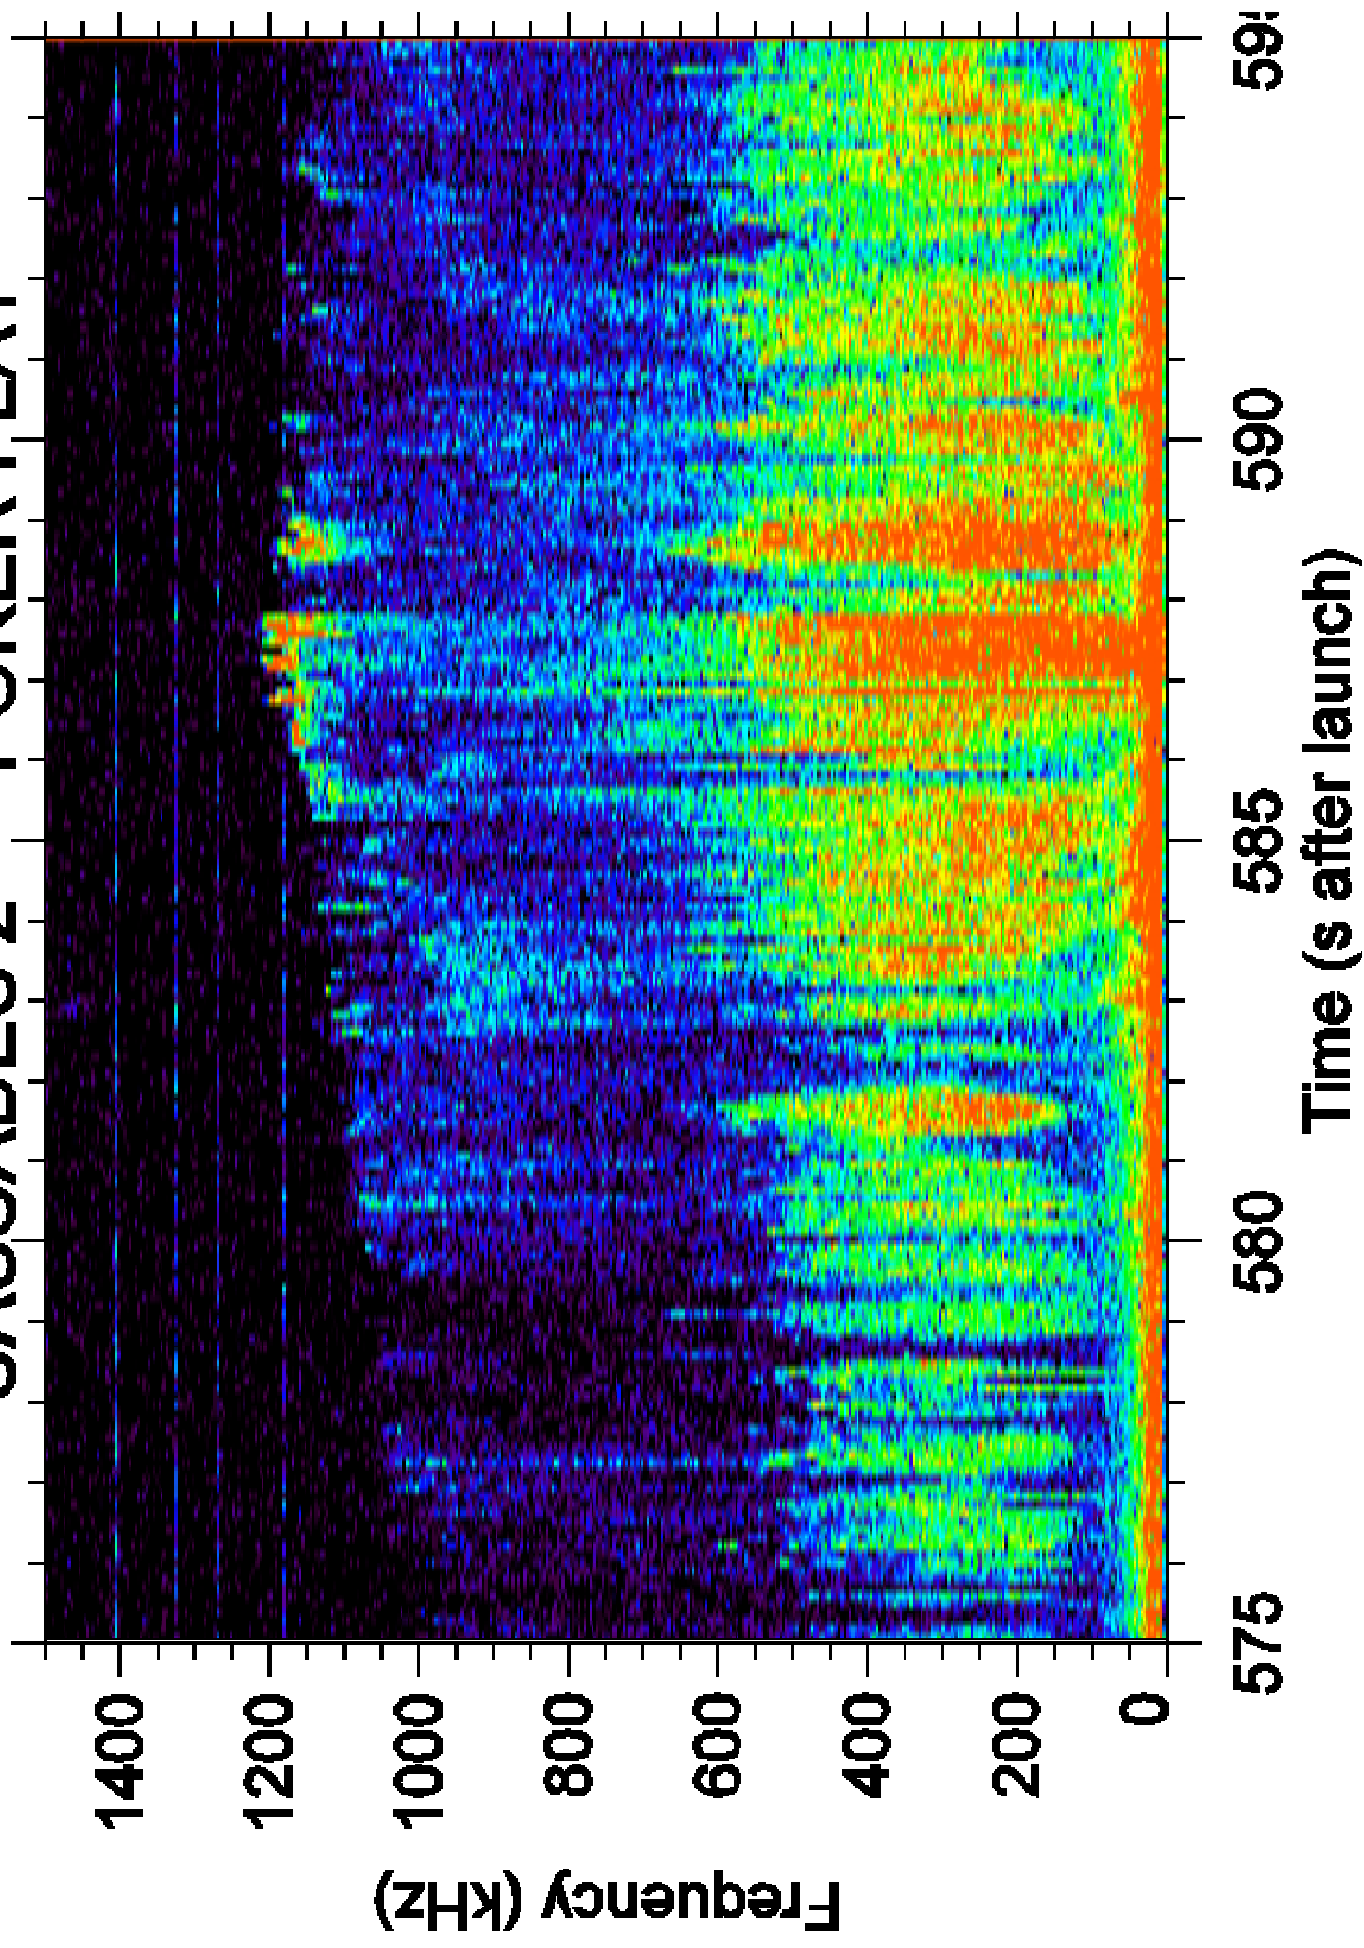

CASCADES 2 --- POKER FLAT