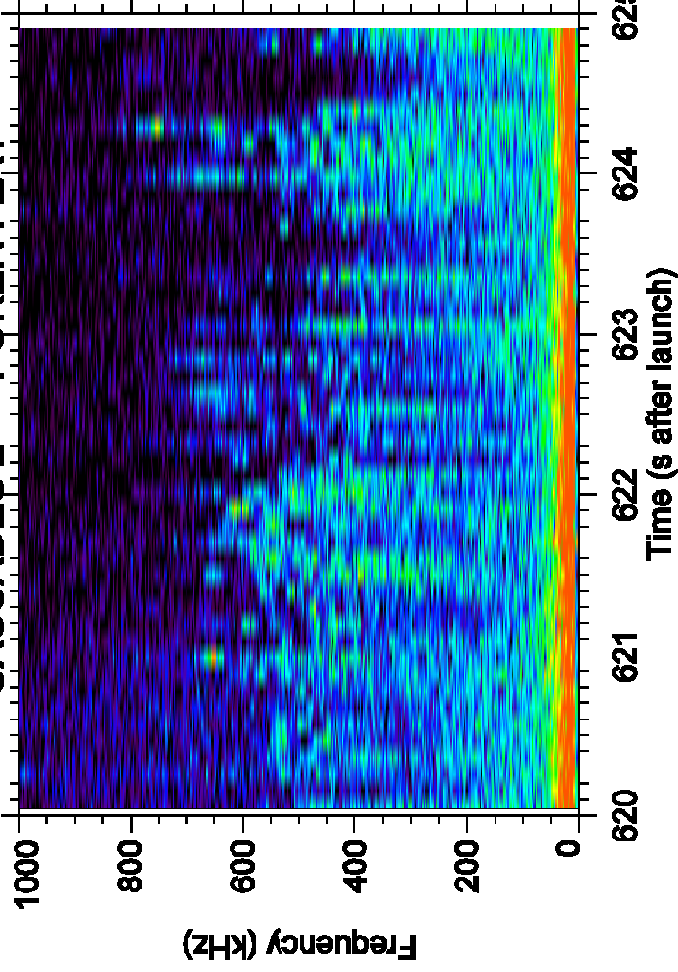

# CASCADES 2 --- POKER FLAT

CASCADES 2 — POKER FLAT

CASCADES 2 — POKER FLAT

CASCADES 2 — POKER FLAT

**observed on a second rocket flight!**

**same receiver; different sensor**  
**( $L_{\text{eff}} = 30 \text{ cm}$ )**

**SIERRA Rocket Flight**

**Poker Flat, Alaska, Jan 14, 2002**