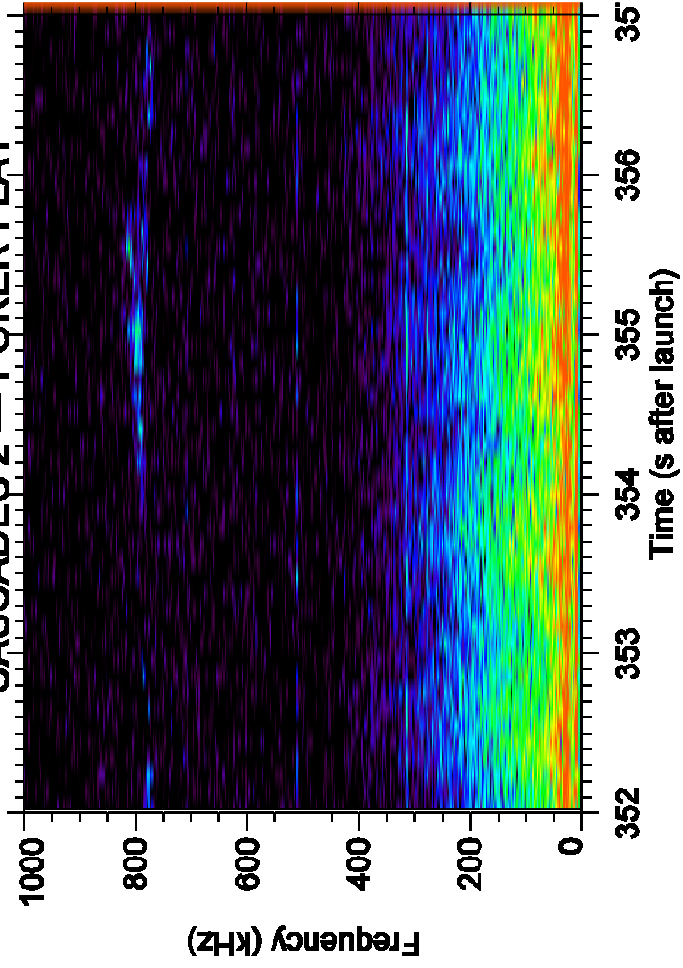

# CASCADES 2 --- POKER FLAT

# CASCADES 2 --- POKER FLAT

CASCADES 2 — POKER FLAT

CASCADES 2 — POKER FLAT

CASCADES 2 — POKER FLAT

**observed on a second rocket flight!**

**same receiver; different sensor**  
**( $L_{\text{eff}} = 30 \text{ cm}$ )**

**SIERRA Rocket Flight**

**Poker Flat, Alaska, Jan 14, 2002**