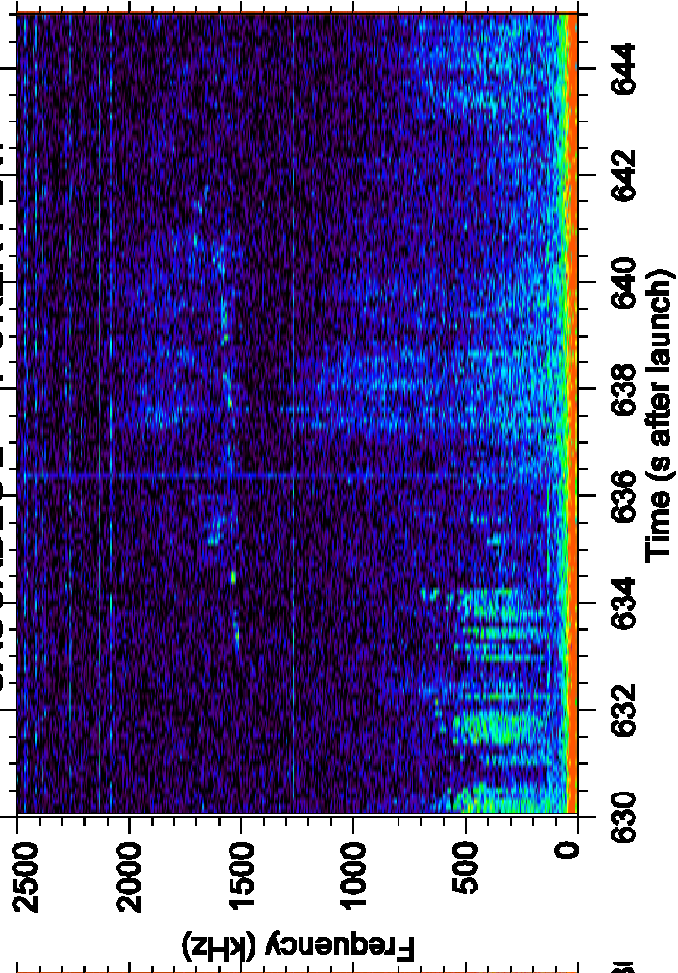

**SIERRA Rocket Flight**

**Poker Flat, Alaska, Jan 14, 2002**

# CASCADES 2 --- POKER FLAT

CASCADES --- Poker Flat, Alaska

CASCADES 2 — POKER FLAT

CASCADES 2 — POKER FLAT

CASCADES 2 — POKER FLAT

CASCADES 2 — POKER FLAT