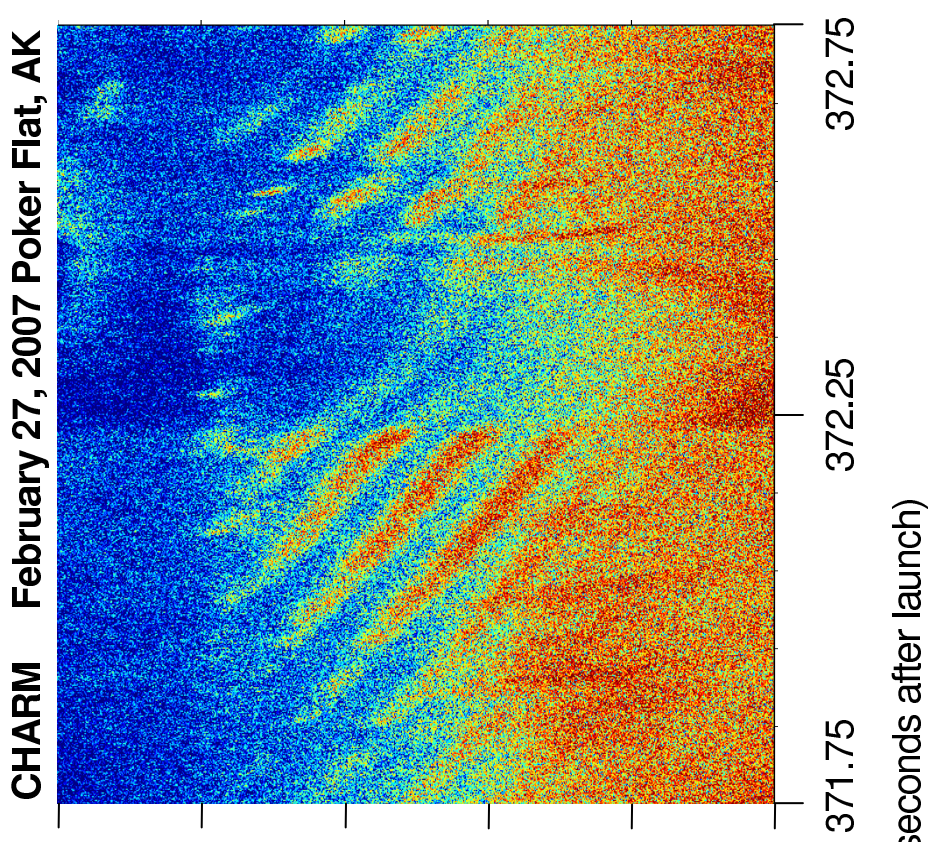

# CASCADES 2 --- POKER FLAT

CASCADES 2 — POKER FLAT

CASCADES 2 — POKER FLAT

CASCADES 2 — POKER FLAT

**observed on a second rocket flight!**

**same receiver; different sensor**  
**( $L_{\text{eff}} = 30 \text{ cm}$ )**

**SIERRA Rocket Flight**

**Poker Flat, Alaska, Jan 14, 2002**