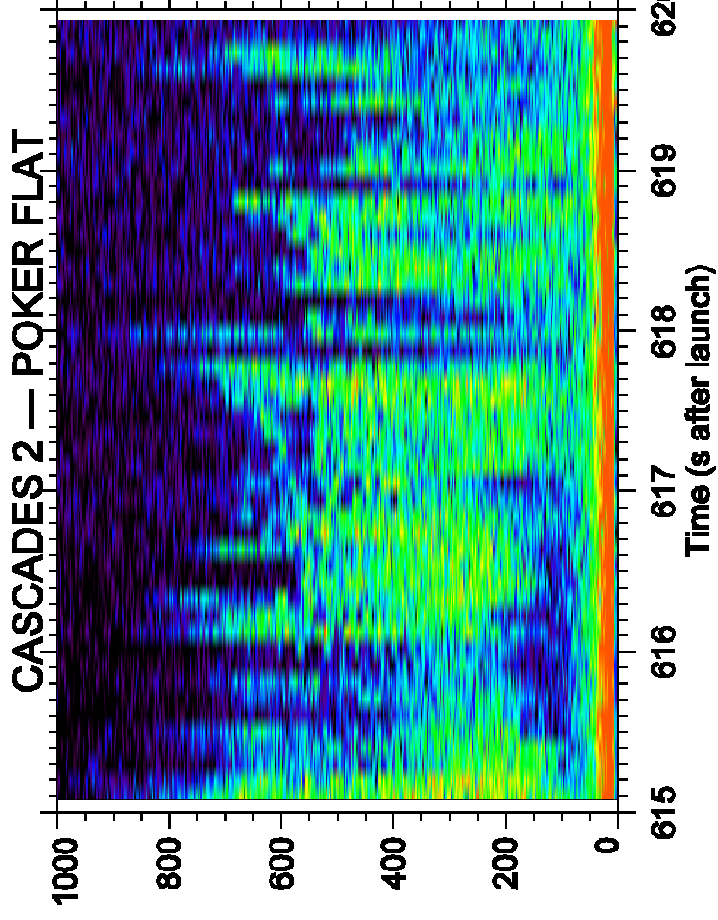

# CASCADES 2 --- POKER FLAT

CASCADES 2 — POKER FLAT

CASCADES 2 — POKER FLAT

CASCADES 2 — POKER FLAT

**observed on a second rocket flight!**

**same receiver; different sensor**  
**( $L_{\text{eff}} = 30 \text{ cm}$ )**

**SIERRA Rocket Flight**

**Poker Flat, Alaska, Jan 14, 2002**