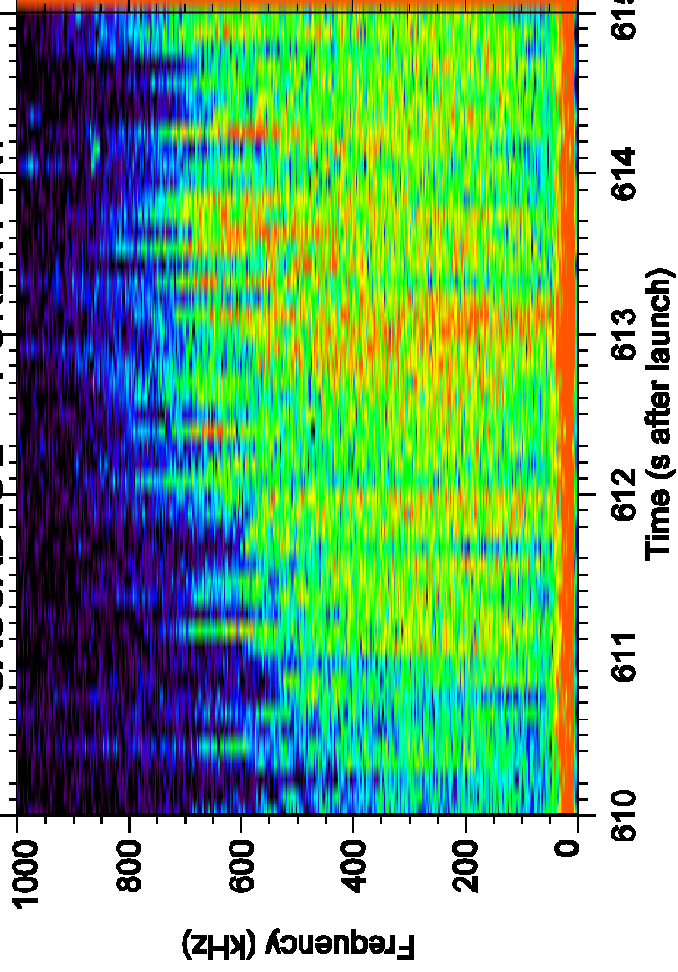

# CASCADES 2 --- POKER FLAT

# CASCADES 2 --- POKER FLAT

CASCADES 2 — POKER FLAT

CASCADES 2 — POKER FLAT

CASCADES 2 — POKER FLAT

**observed on a second rocket flight!**

**same receiver; different sensor**  
**( $L_{\text{eff}} = 30 \text{ cm}$ )**

**SIERRA Rocket Flight**

**Poker Flat, Alaska, Jan 14, 2002**