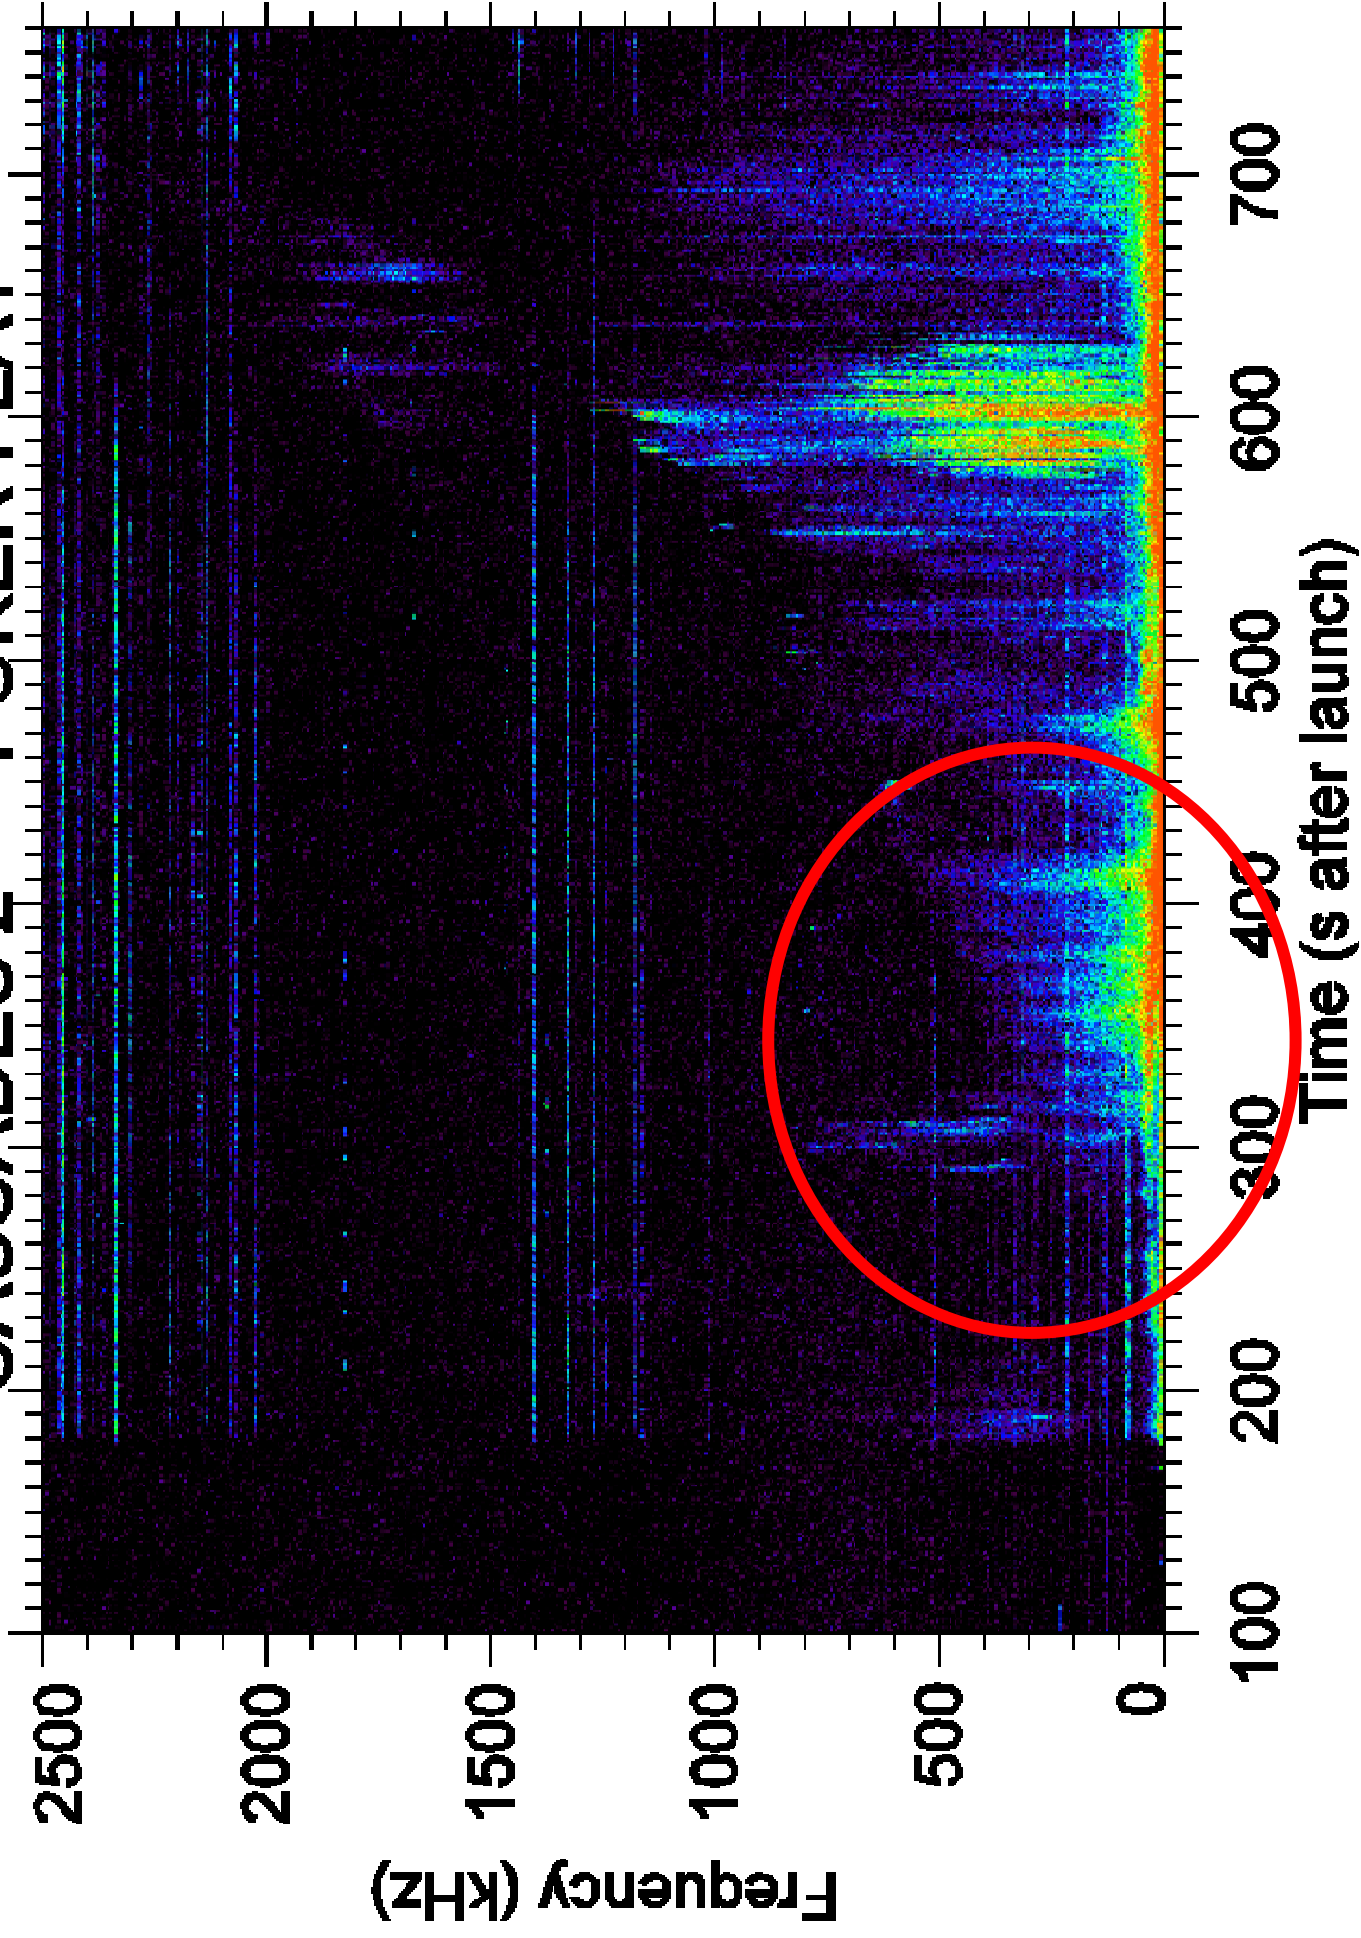

# CASCADES 2 --- POKER FLAT

# CASCADES 2 --- POKER FLAT

CASCADES 2 — POKER FLAT

CASCADES 2 — POKER FLAT

CASCADES 2 — POKER FLAT

**observed on a second rocket flight!**

**same receiver; different sensor**  
**( $L_{\text{eff}} = 30 \text{ cm}$ )**

**SIERRA Rocket Flight**

**Poker Flat, Alaska, Jan 14, 2002**