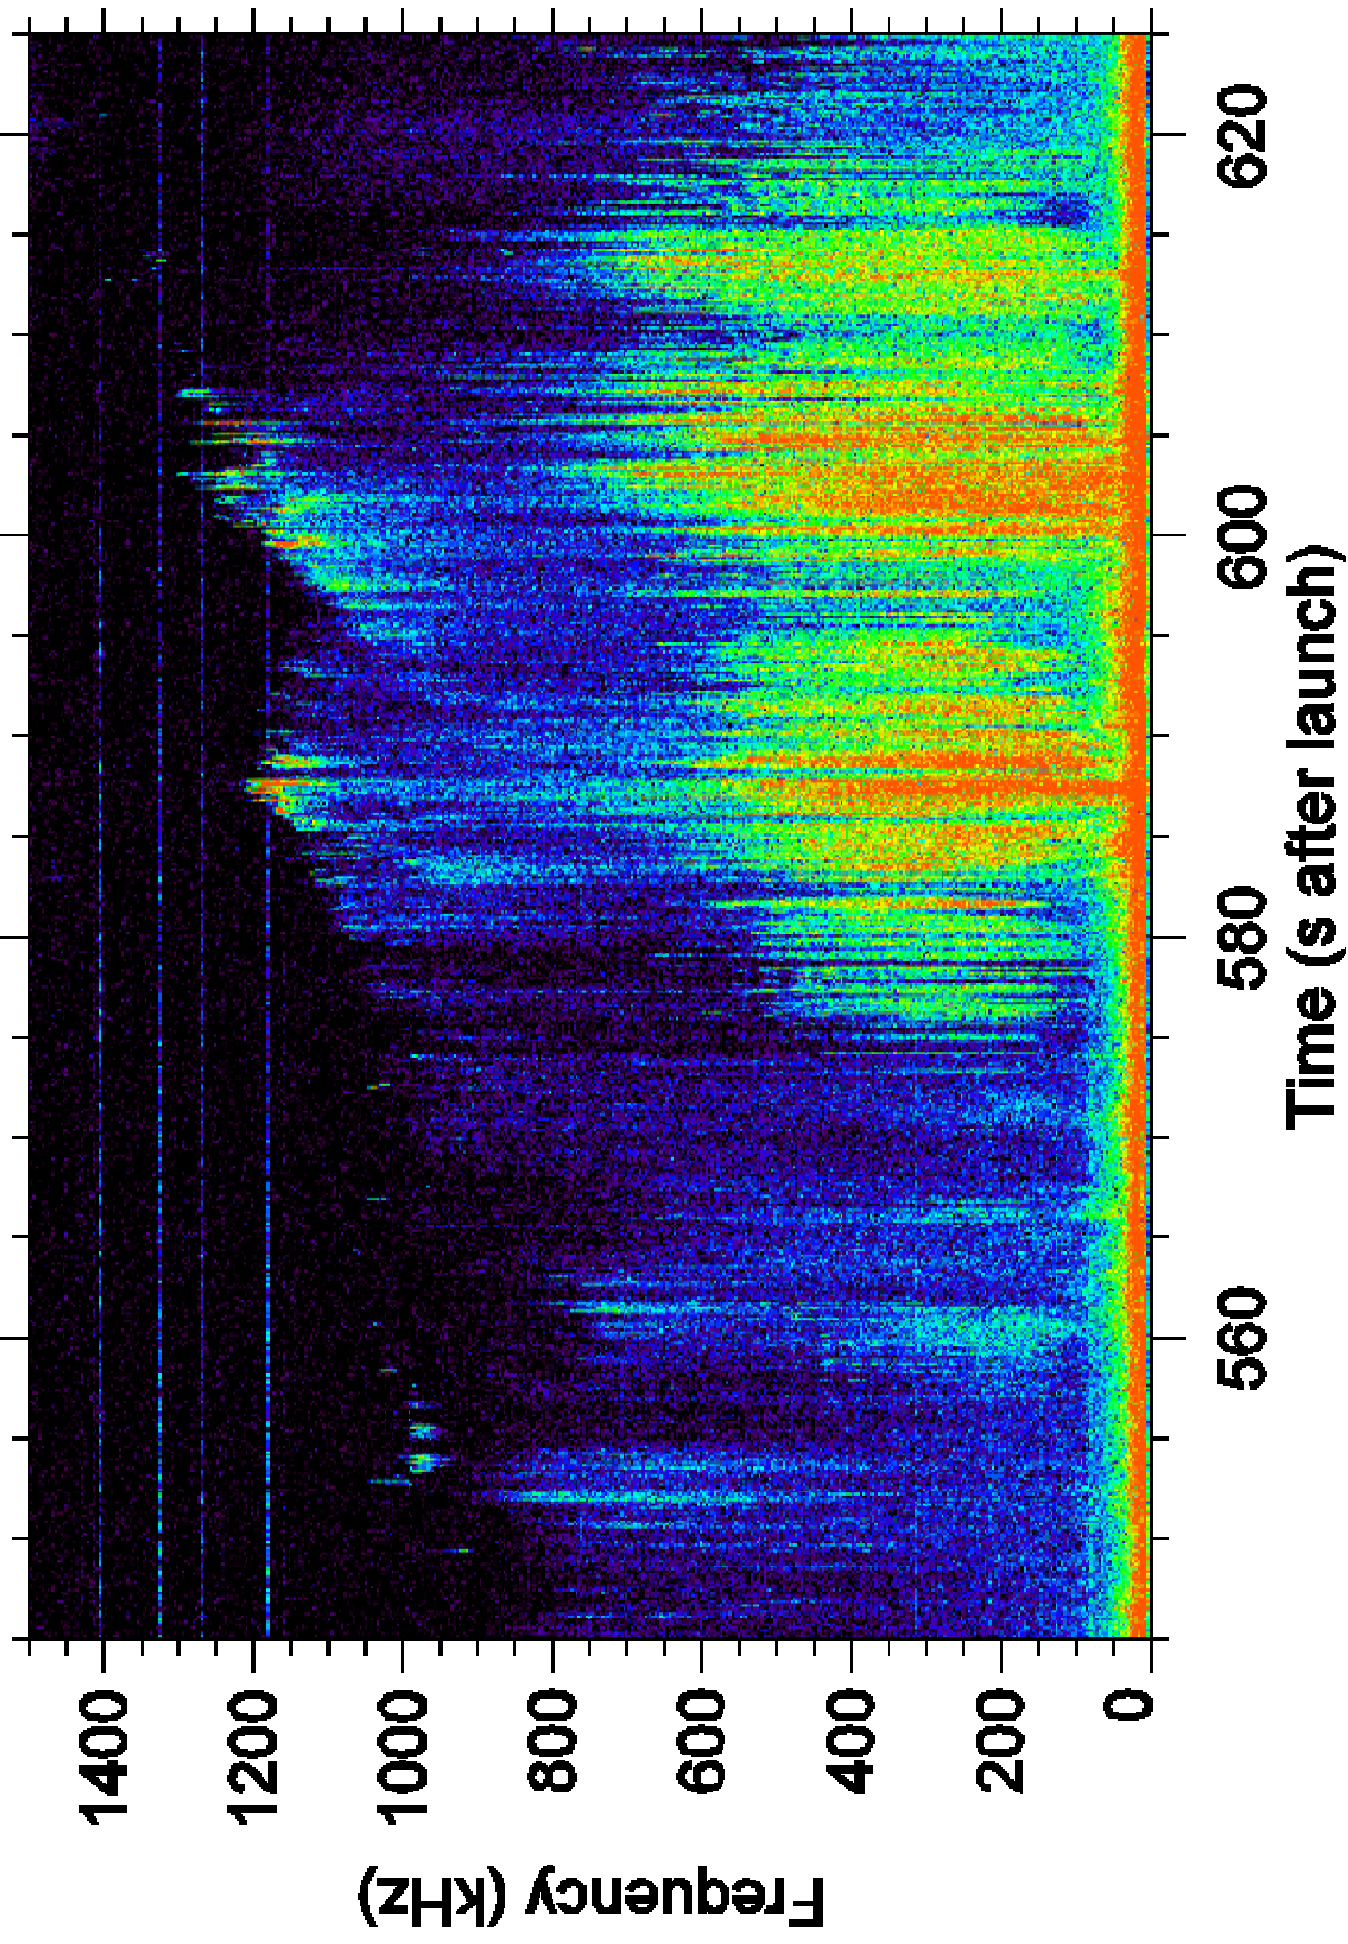

# CASCADES 2 --- POKER FLAT

# CASCADES 2 --- POKER FLAT

CASCADES 2 — POKER FLAT

CASCADES 2 — POKER FLAT

CASCADES 2 — POKER FLAT

**observed on a second rocket flight!**

**same receiver; different sensor**  
**( $L_{\text{eff}} = 30 \text{ cm}$ )**

**SIERRA Rocket Flight**

**Poker Flat, Alaska, Jan 14, 2002**