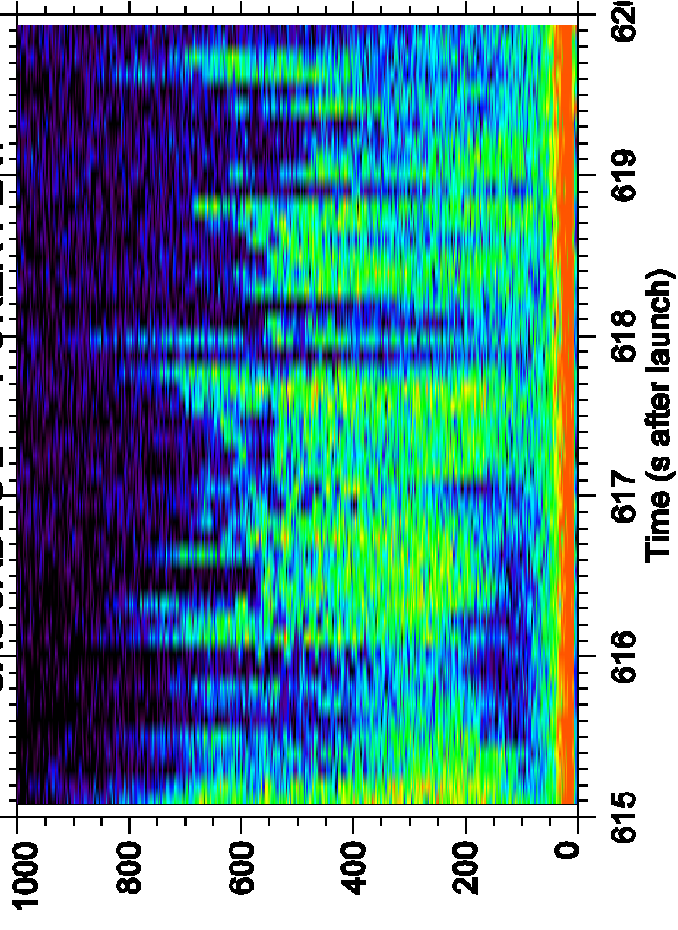

# CASCADES 2 — POKER FLAT

# CASCADES 2 --- POKER FLAT

CASCADES 2 — POKER FLAT

CASCADES 2 — POKER FLAT

CASCADES 2 — POKER FLAT

**observed on a second rocket flight!**

**same receiver; different sensor**  
**( $L_{\text{eff}} = 30 \text{ cm}$ )**

**SIERRA Rocket Flight**

**Poker Flat, Alaska, Jan 14, 2002**