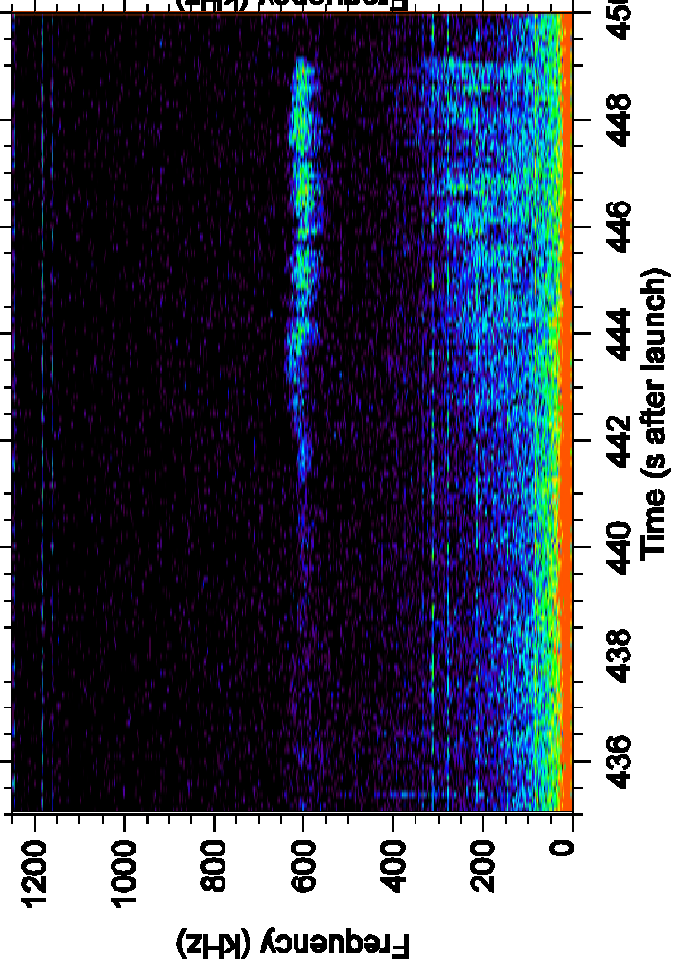

**SIERRA Rocket Flight**

**Poker Flat, Alaska, Jan 14, 2002**

# CASCADES 2 --- POKER FLAT

CASCADES --- Poker Flat, Alaska

CASCADES 2 — POKER FLAT

CASCADES 2 — POKER FLAT

CASCADES 2 — POKER FLAT

CASCADES 2 — POKER FLAT