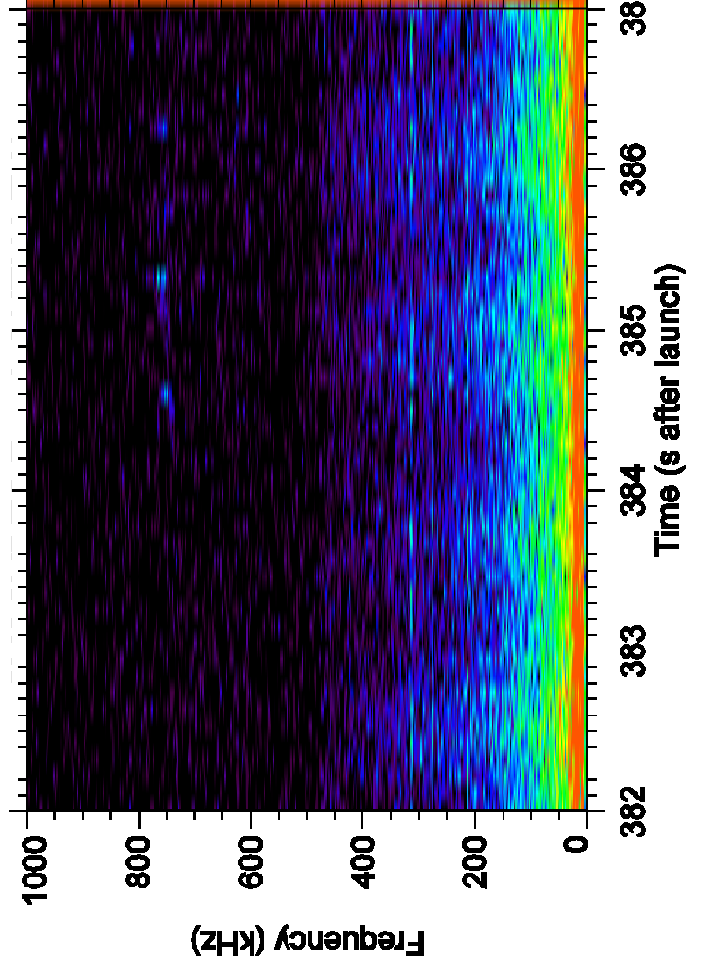

# CASCADES 2 --- POKER FLAT

# CASCADES 2 --- POKER FLAT

CASCADES 2 — POKER FLAT

CASCADES 2 — POKER FLAT

CASCADES 2 — POKER FLAT

**observed on a second rocket flight!**

**same receiver; different sensor**  
**( $L_{\text{eff}} = 30 \text{ cm}$ )**

**SIERRA Rocket Flight**

**Poker Flat, Alaska, Jan 14, 2002**