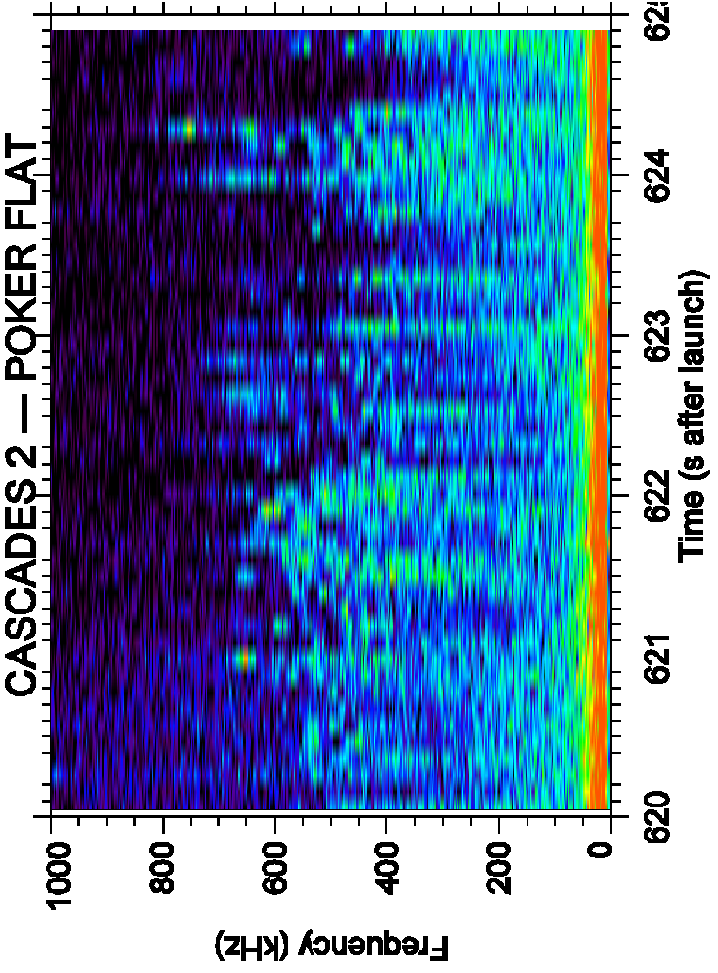

# CASCADES 2 --- POKER FLAT

CASCADES 2 — POKER FLAT

CASCADES 2 — POKER FLAT

CASCADES 2 — POKER FLAT

**observed on a second rocket flight!**

**same receiver; different sensor**  
**( $L_{\text{eff}} = 30 \text{ cm}$ )**

**SIERRA Rocket Flight**

**Poker Flat, Alaska, Jan 14, 2002**