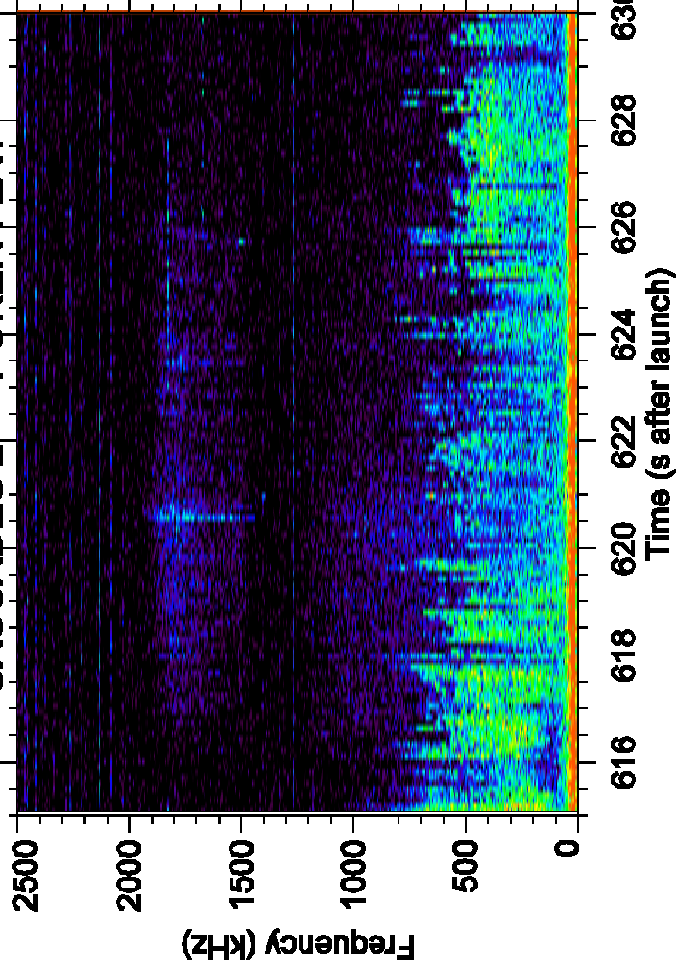

**SIERRA Rocket Flight**

**Poker Flat, Alaska, Jan 14, 2002**

# CASCADES 2 --- POKER FLAT

CASCADES --- Poker Flat, Alaska

CASCADES 2 — POKER FLAT

CASCADES 2 — POKER FLAT

CASCADES 2 — POKER FLAT

CASCADES 2 — POKER FLAT