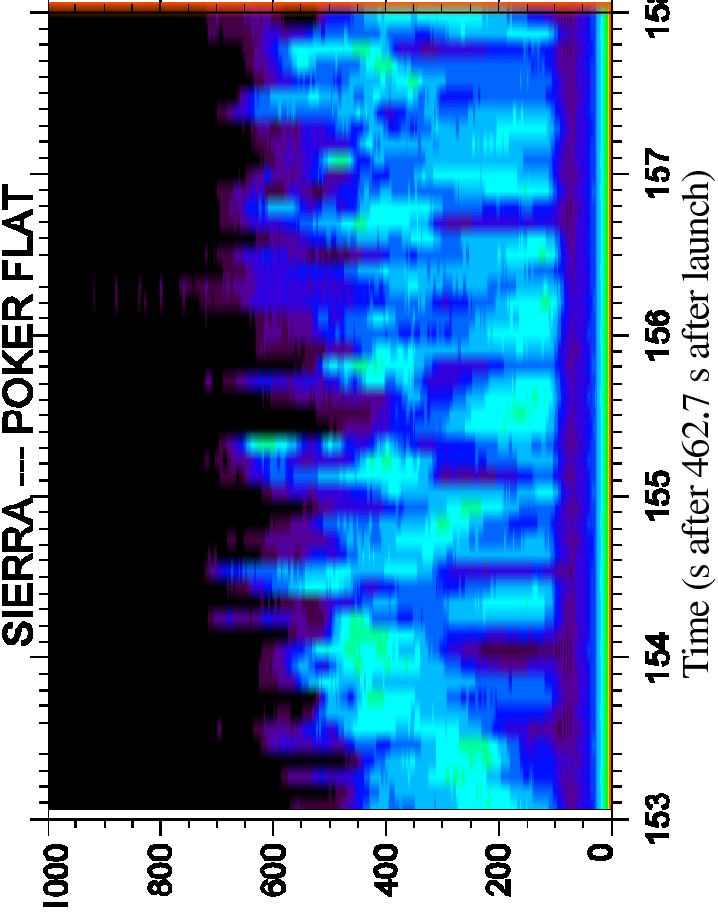

# CASCADES 2 --- POKER FLAT

CASCADES 2 — POKER FLAT

CASCADES 2 — POKER FLAT

CASCADES 2 — POKER FLAT

**observed on a second rocket flight!**

**same receiver; different sensor**  
**( $L_{\text{eff}} = 30 \text{ cm}$ )**

**SIERRA Rocket Flight**

**Poker Flat, Alaska, Jan 14, 2002**