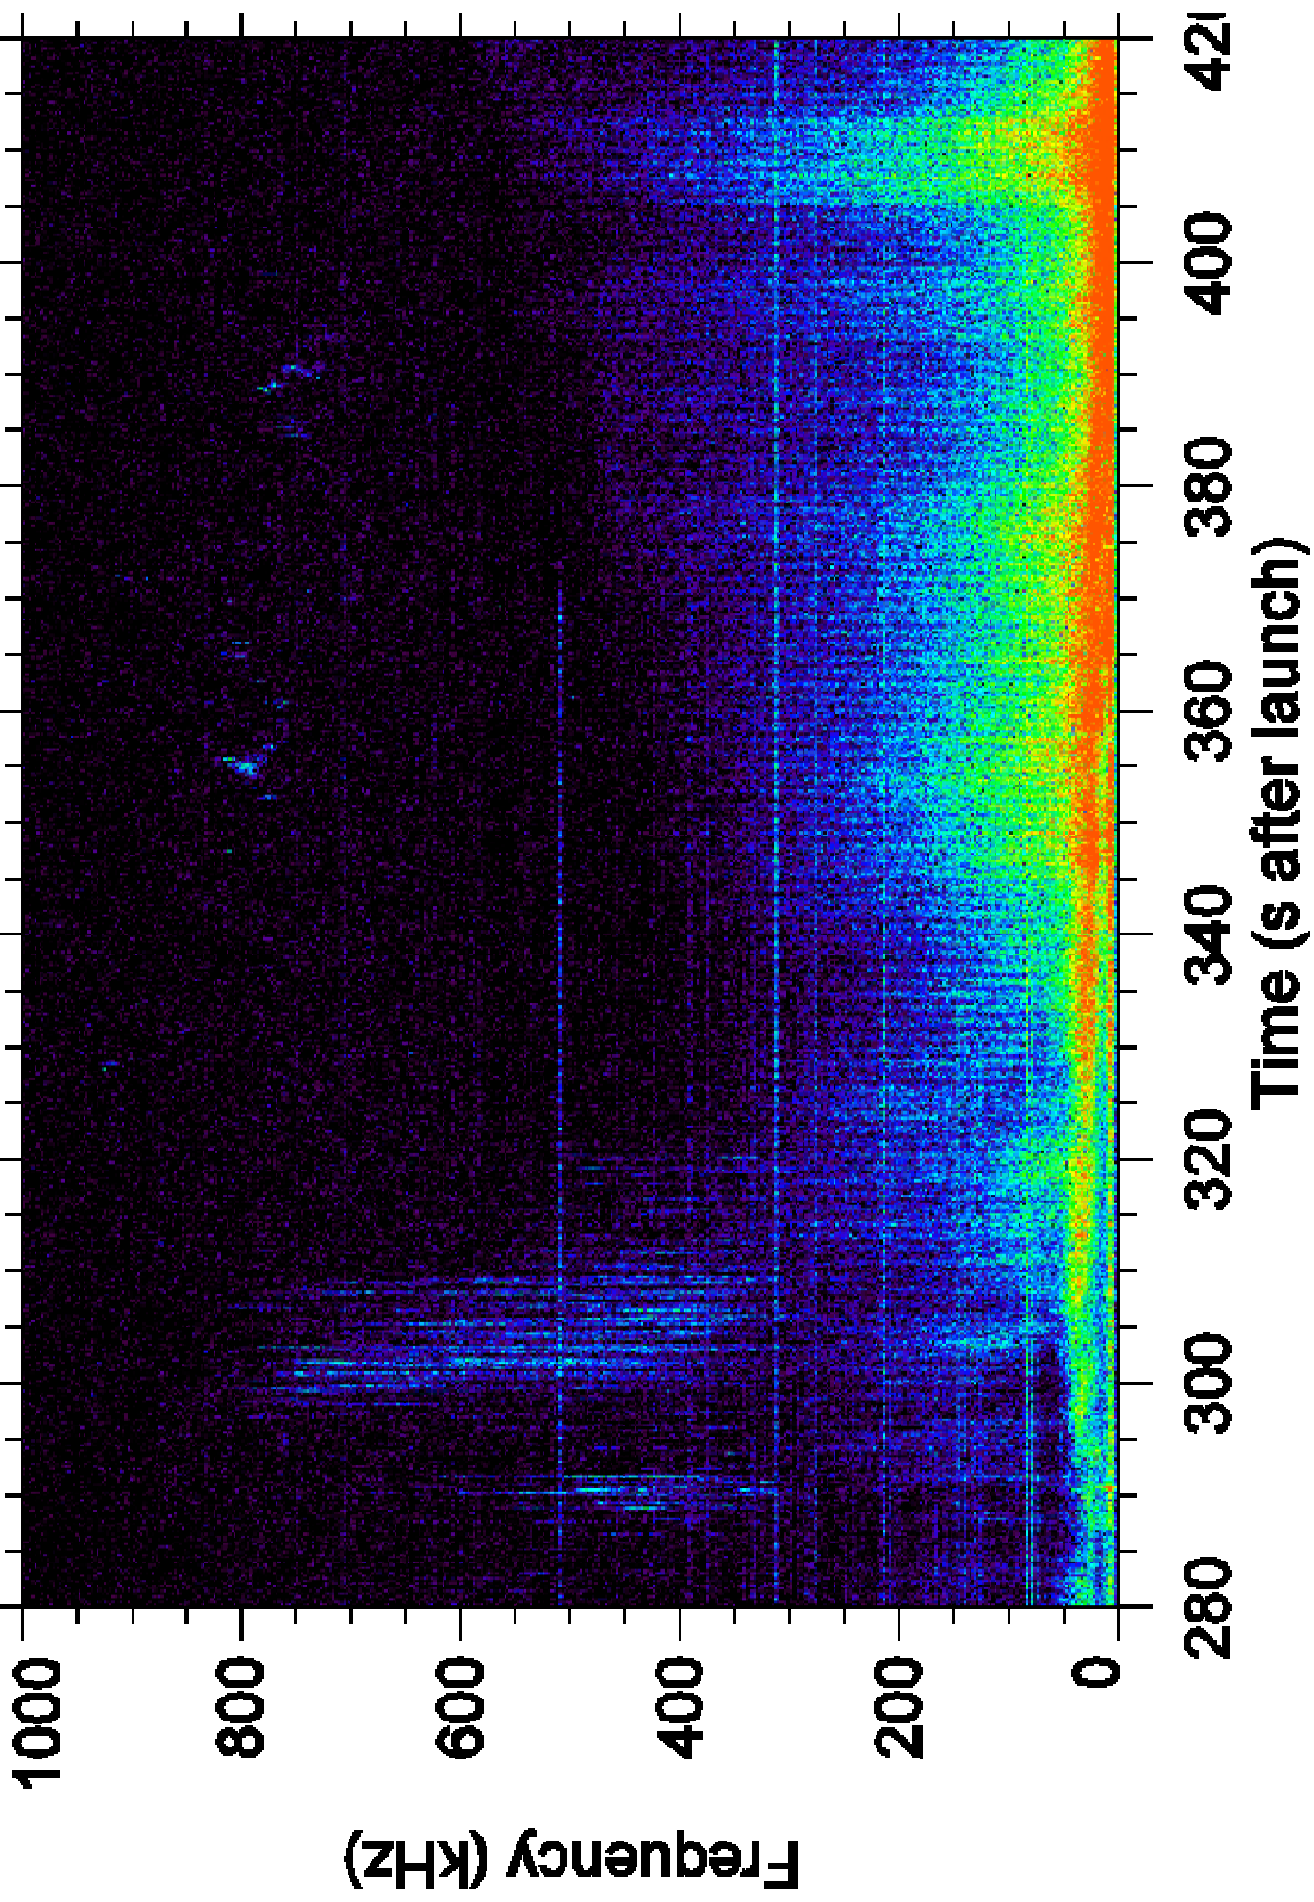

# CASCADES 2 --- POKER FLAT

# CASCADES 2 --- POKER FLAT

CASCADES 2 — POKER FLAT

CASCADES 2 — POKER FLAT

CASCADES 2 — POKER FLAT

**observed on a second rocket flight!**

**same receiver; different sensor**  
**( $L_{\text{eff}} = 30 \text{ cm}$ )**

**SIERRA Rocket Flight**

**Poker Flat, Alaska, Jan 14, 2002**