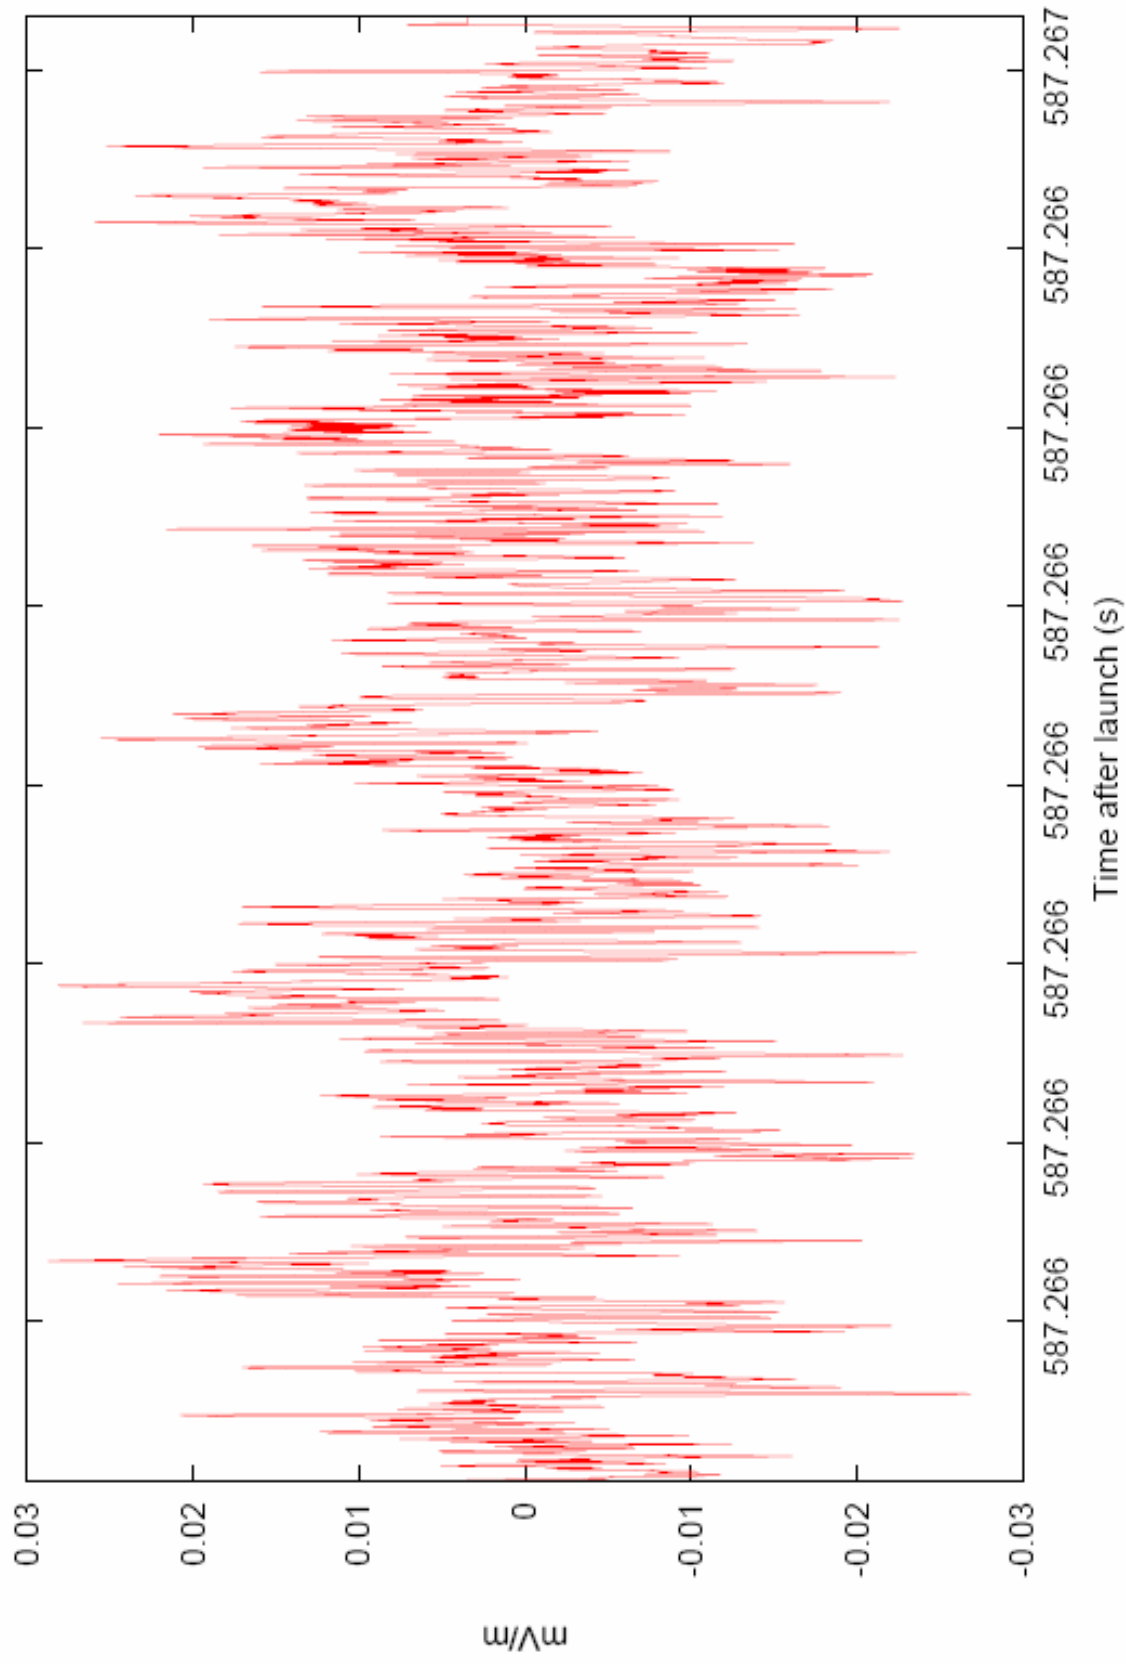

CASCADES --- Poker Flat, Alaska