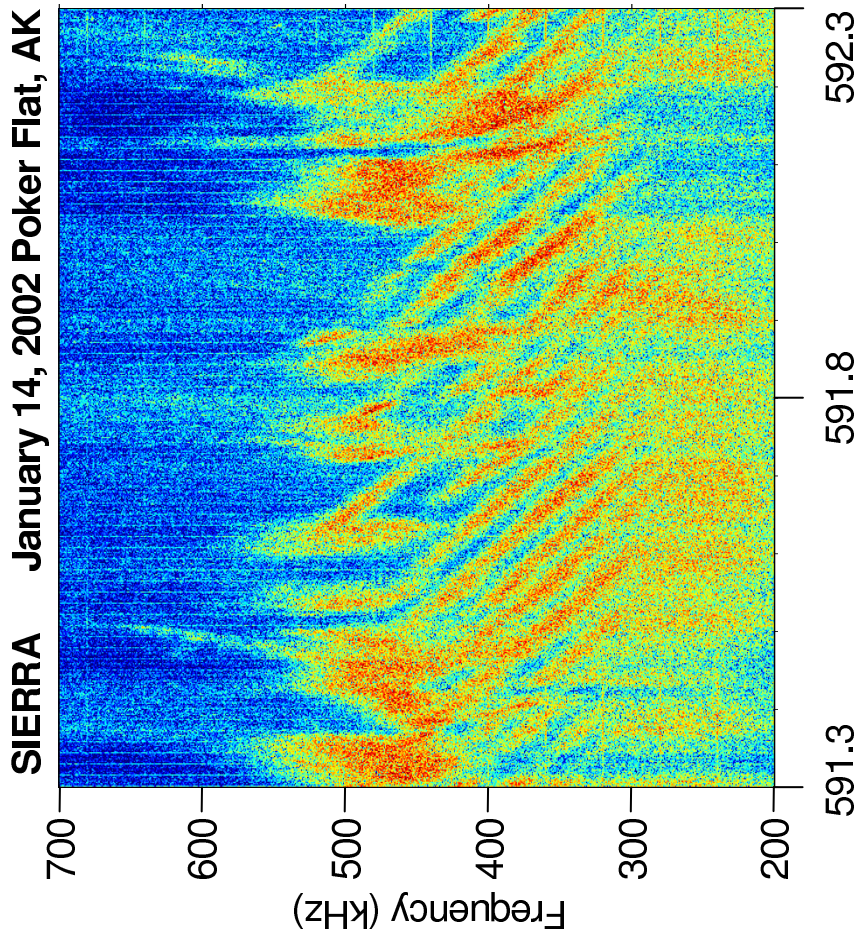

# CASCADES 2 --- POKER FLAT

CASCADES 2 — POKER FLAT

CASCADES 2 — POKER FLAT

CASCADES 2 — POKER FLAT

**observed on a second rocket flight!**

**same receiver; different sensor**  
**( $L_{\text{eff}} = 30 \text{ cm}$ )**

**SIERRA Rocket Flight**

**Poker Flat, Alaska, Jan 14, 2002**