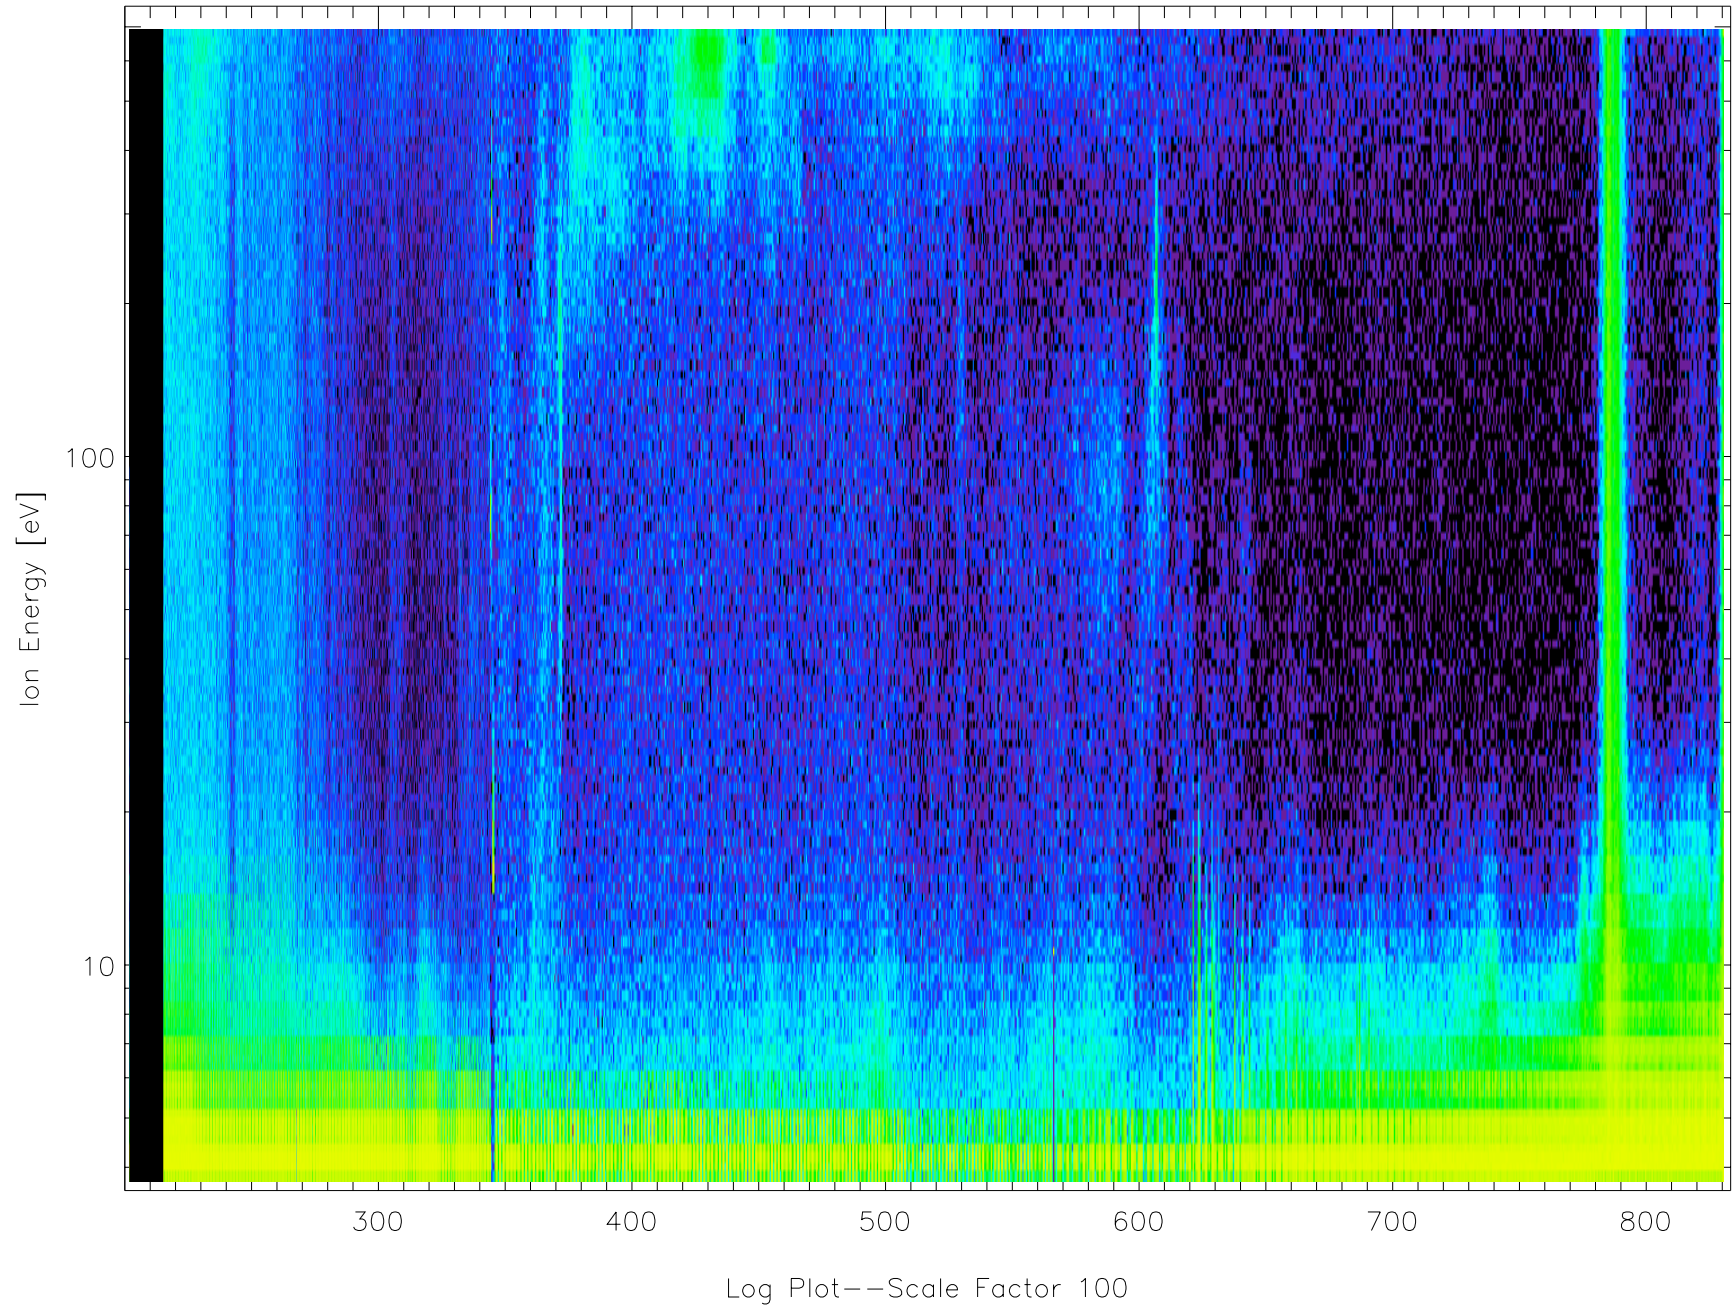

HIT Summary

plotted : Thu Mar 01 13:19:33 2007

HIT Summary